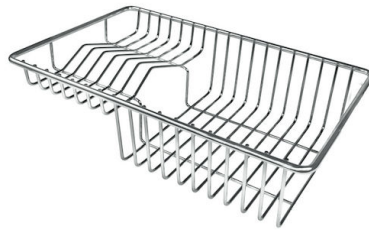

FEATURES

| | |
|---------------------------|---|
| Automatic waste fitting | The waste-fitting with round remote knob is supplied; a practical accessory which makes it unnecessary to get wet in order to drain the water from the bowl. |
| Basket 3,5" waste fitting | The drain is equipped with a large 3.5" drain, with the practical basket cap that prevents the discharge of solid parts. |
| Deep bowls | This bowls reach an important depth, over 20 cm, thanks to the advanced production technology, that can be offer great capiciency and practicity in all the washing operations. |
| Double mixer hole | The large tap counter is already fitted with a series of 2 tap holes. In the second hole it is possible to install the remote control of the automatic drain or, alternatively, a practical soap dispenser. |
| High thickness | 1mm thick steel. A significant thickness, which guarantees the maximum sturdiness and durability. |
| Perimetral overflow | The overflow is always a security on the Foster sinks that prevents the overflow of water in case of oversights. The perimeter drain solution improves aesthetics thanks to its square and essential shape. |
| Small radius | Bowls with squared shapes with a modern design and an increased capacity, for a minimal aesthetics connected with an extreme practicity. |

TECHNICAL DATA

Lavello serie Master cod. 1251/05*

EQUIPMENT

Automatic waste fitting - PM

8407 113

OPTIONAL ACCESSORIES

Glass chopping board
8631 300

HDPE Chopping board
8657 001

HPDE Twin chopping board
8644 101

Stainless steel basket
8611 000

Stainless steel plate rack
8100 303
* only in combination with the accessory
8644 101

Stainless steel plate rack
8100 201

White bowl
8153 100